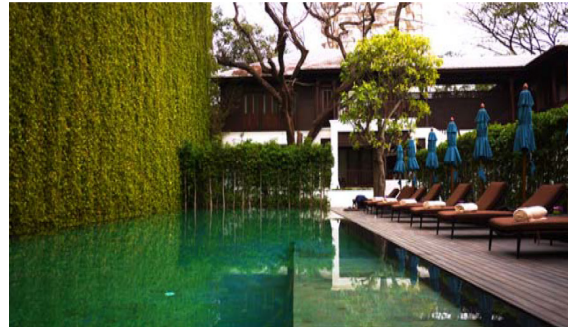

137 Pillars House

Chaingmai