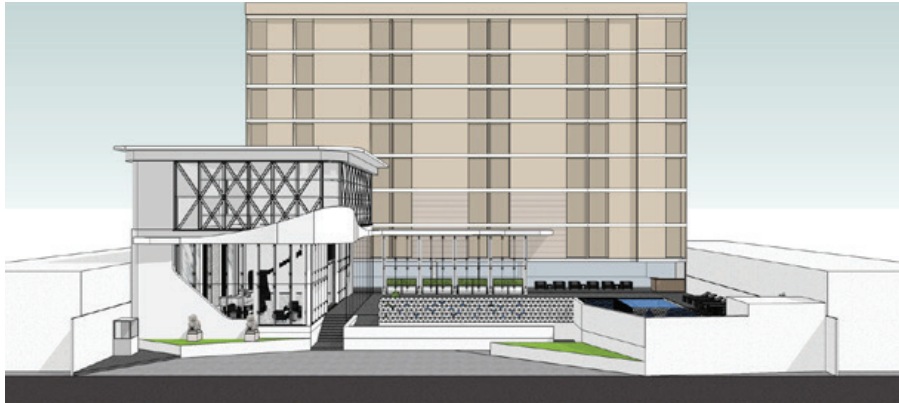

Tranquility Bay Residence

Koh Chang, Trat

Very Isaan Isaan Hotel

Khao Yai, Naknon Ratchasima

The M Grand Hotel

Samut Prakan

OTHER PROJECT

- Amezon Water Theme park
- Feung Nakorn Resturant
- Ruean Thai Sripatum

Amezon Water Theme park

Bang Saray, Pattaya

Ruean Thai Sripatum

Pathumthani

Feung Nakorn Resturant

Bangkok

DESIGNS

DESIGN : Structure & Project Sannitary